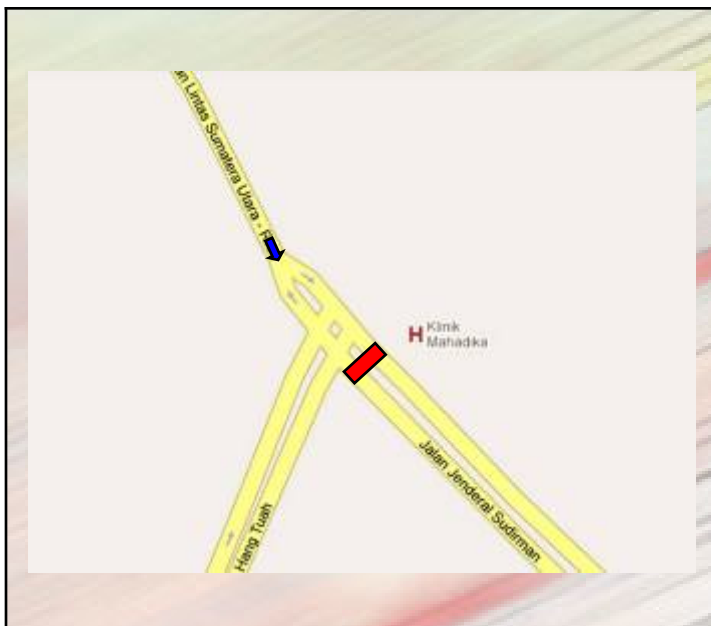

TERMS AND CONDITIONS

Terms of Payment :

- 50% Before Installation
- 50% After Installation

CLIENT:

PREPARED BY

CLIENT APPROVAL